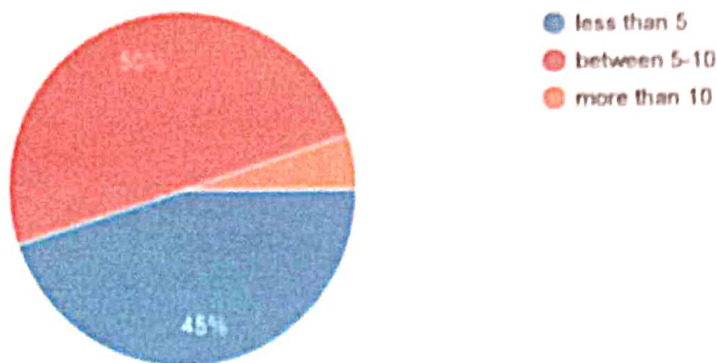

5. Number of students from N.B Mehta appointed in your company

Copy

20 responses

6. Performance of the students

Copy

19 responses