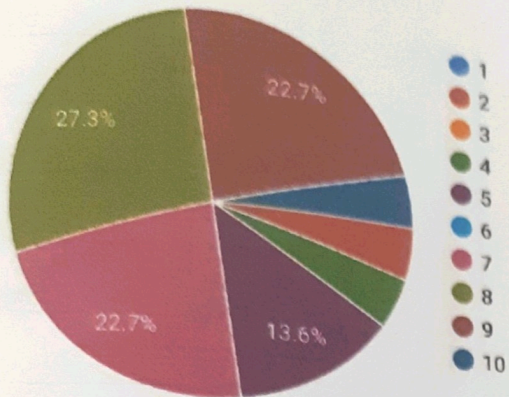

6. Overall Support from institution

10= Excellent 1= poor

22 responses

 Copy

7. Campus safety

10= Excellent 1= poor

22 responses

 Copy