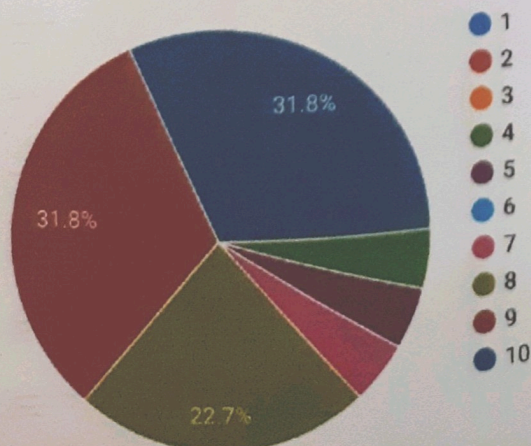

6. Overall Support from institution

10= Excellent 1= poor

22 responses

 Copy

7. Campus safety

10= Excellent 1= poor

22 responses

 Copy